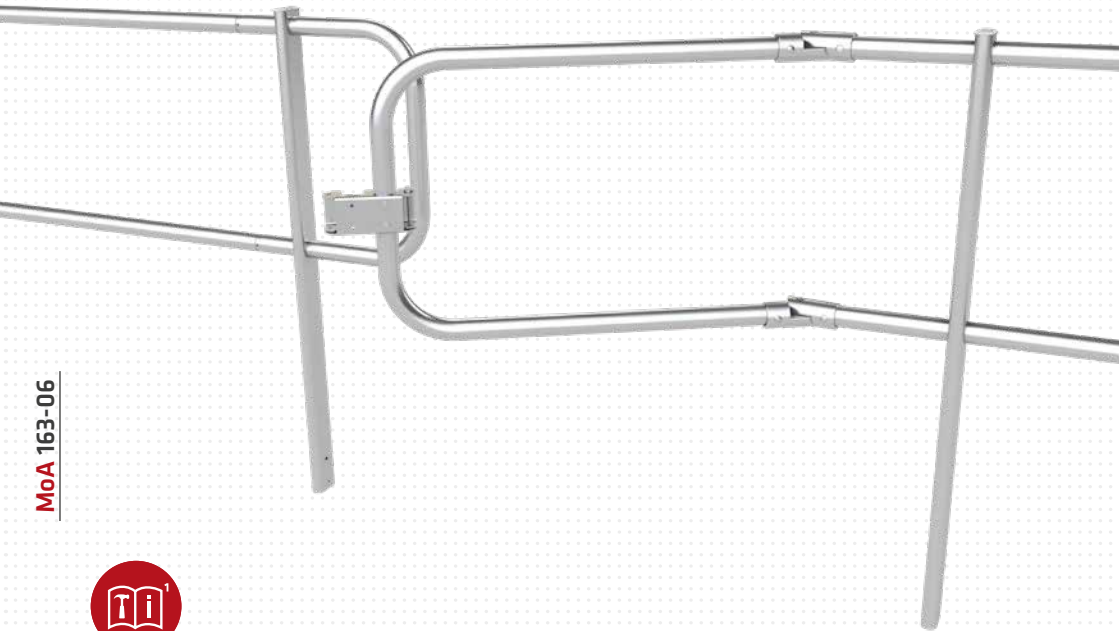

# ABS Guard OnTop Gate

SG2-GATE

MoA 163-06