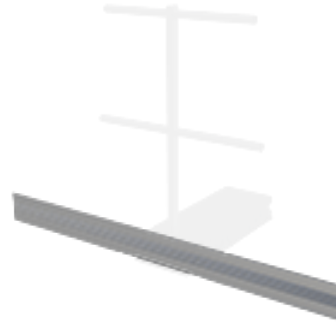

# ABS Guard OnTop Weight

Guard rail system - secured using weights

Our ABS Guard OnTop Weight guard rail system is designed for penetration-free installation on flat roofs with an inclination of up to 10°. The system is counterweighted using weights. This high-quality guard rail is made from weatherproof aluminium and comes with straight posts. There is a large selection of connecting and terminating elements to choose from - allowing you to install a tailor-made collective protection solution. Our flexible angular elements not only get you around virtually any corner, they also make it really easy to bridge differences in height on top of your structure.

### ABS Guard OnTop Gate

Gate element for our ABS Guard OnTop guard rail systems