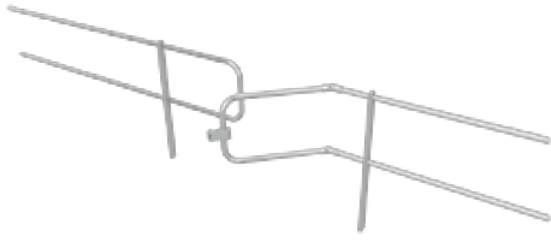

# ABS Guard OnTop Weight

Guard rail system - secured using weights

Our ABS Guard OnTop Weight guard rail system is designed for penetration-free installation on flat roofs with an inclination of up to 10°. The system is counterweighted using weights. This high-quality guard rail is made from weatherproof aluminium and comes with straight posts. There is a large selection of connecting and terminating elements to choose from - allowing you to install a tailor-made collective protection solution. Our flexible angular elements not only get you around virtually any corner, they also make it really easy to bridge differences in height on top of your structure.

You need very few tools to be able to install this roof guard rail system. The knee and handrails can be shortened using a tube cutter in a matter of minutes and are fixed in place using practical plastic clamp covers. No additional drilling is required. Our package also includes special fleece material that can be placed underneath the weights to protect the roof membrane.

### ABS Guard OnTop Gate

Gate element for our ABS Guard OnTop guard rail systems