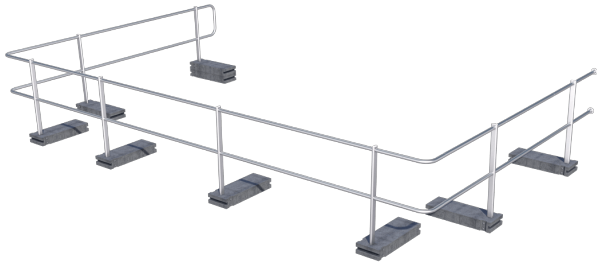

Accessories / Components

Accessories / Components