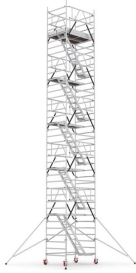

ABS Mobile Work Platform

2 individuals | max. working height 11.50 m

Application

Access technology

Max. no. of users

2 Persons

Mobile Work Platforms manufactured by ABS Safety combine flexibility, safety and user-friendliness in one innovative system. All our models comply with EN 1004-1 and ensure maximum safety when working high-up thanks to their system-integrated, all-round side protection features. There is a broad range of platform models to choose from - all of which have been specially designed to accommodate different requirements and comply with varying space confinements:

- **Wide 650/950:** This model has a spacious platform (dimensions: 1.80 x 1.20 m) and allows the user to work at a height of up to 11.50 m, ideal for large-scale projects
- **Narrow 650/950:** Perfect for confined spaces (the platform itself measures 1.80 x 0.60 m) - with the same load capacity
- **Pro 650/1070:** This platform measures 1.80 x 1.20 m. In addition, built-in steps allow you to easily transport materials and tools.

Thanks to their height-adjustable swivel castors and telescope-design outriggers, all our models offer maximum mobility and stability. Our Work Platforms are suitable for a broad range of applications - both indoors and out. They have a load capacity of up to 200 kg/m² (load class 3) - making them particularly robust and reliable.

The space-saving design of all our models means that each one can be packed onto a single pallet - making the logistics considerably easier to handle. Whether you work in the trading, maintenance or construction sector, ABS Mobile Work Platforms are the perfect choice, if you are looking for an efficient solution that keeps you safe when working high-up.